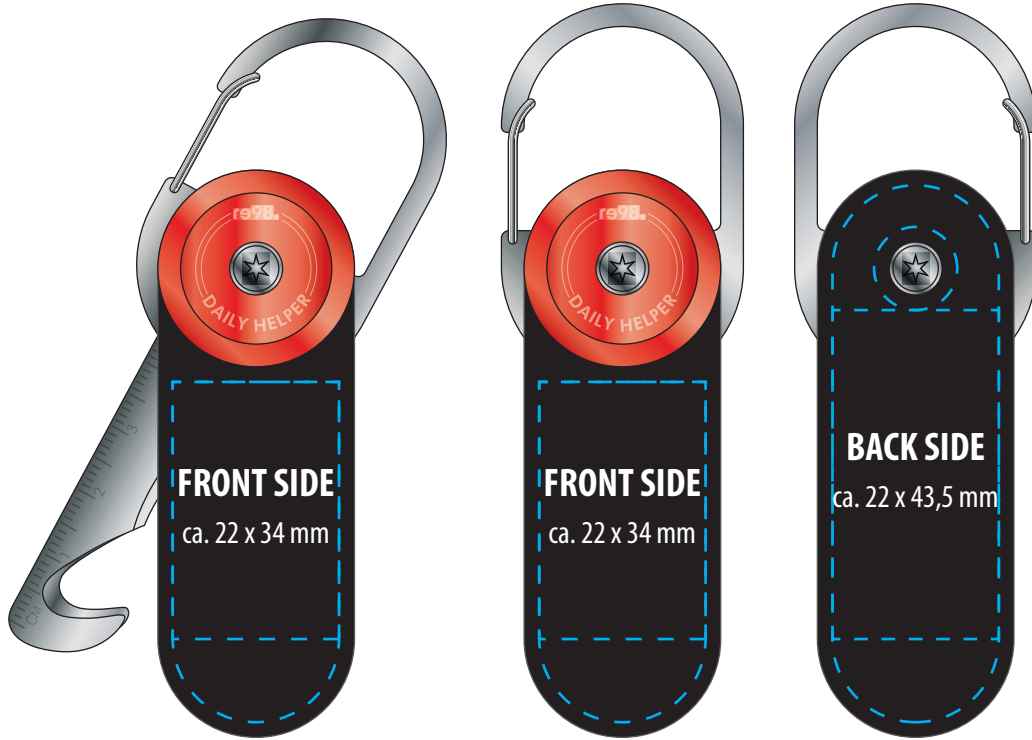

We reserve the right to make changes to the templates for technical reasons!

52691 RE98-DAILY HELPER TOOL

Parcel opener

FRONT SIDE
ca. 22 x 34 mm

FRONT SIDE
ca. 22 x 34 mm

BACK SIDE
ca. 22 x 43,5 mm

LASER ENGRAVING (LAS)